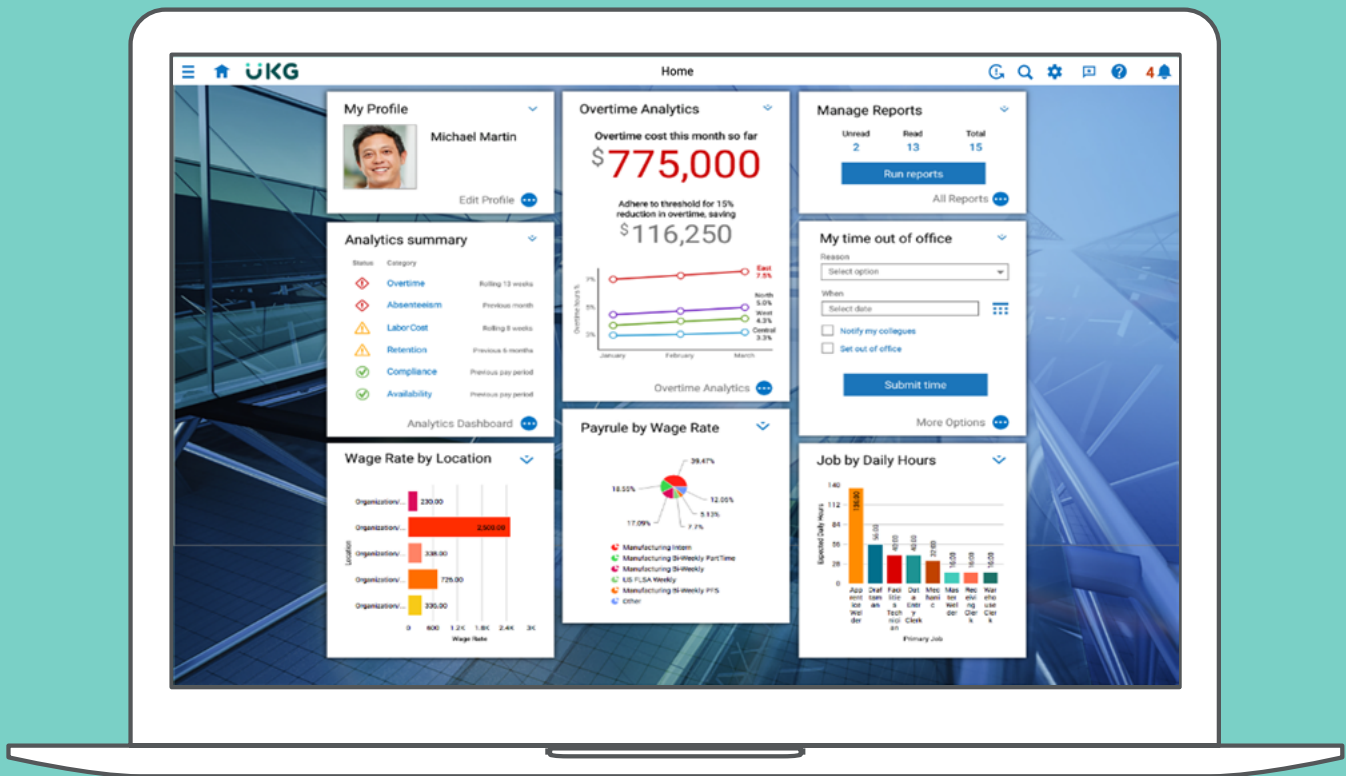

Analytics

Empowering people managers to turn insight into action — **in seconds**

UKG Dimensions™ Analytics delivers insights instantly to your frontline and operational people managers so they can confidently make impactful labor decisions backed by data. Easily identify, manage, and optimize opportunities for labor cost savings and productivity, with KPIs, metrics, and thresholds created to help you stay on track with your business goals in real time.

Personalized business indicators

KPIs, metrics, and thresholds help your people managers align to business goals in real time so they can make impactful labor decisions confidently, minimizing labor costs and maximizing productivity.

Instant insight

With Analytics, you can truly manage in the moment thanks to real-time data. Simple, easy-to-read visualizations help people managers understand what actions they need to take to course-correct and avert potential issues before they happen — all at a glance.

Continuously improve results by managing to organization-specific or best practice KPIs

Key Features of UKG Dimensions Analytics

- Built for frontline and operational managers
- Seamless experience on the Dimensions D5 platform
- Real-time data and reporting
- Nearly 150 KPIs and metrics included out of the box
- Ability to build and tailor KPIs with KPI Builder
- Configurable dashboard tiles on the home page
- Mobile-friendly